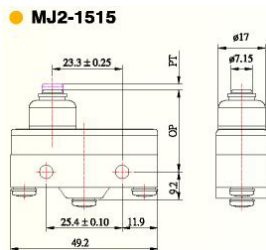

MJ2-1515 Micro switch, plastic body, IP67
MJ2-1515P Micro switch, phenolic body, IP67