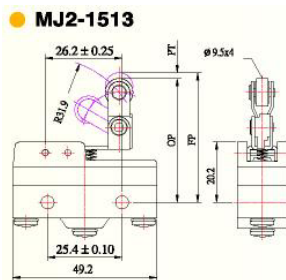

MJ2-1513 Micro switch, plastic body, IP67
MJ2-1513P Micro switch, phenolic body, IP67