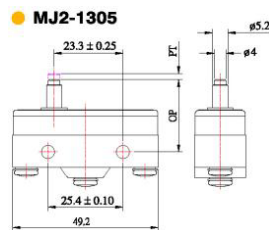

MJ2-1305	Micro switch, plastic body
MJ2-1305L	Micro switch, plastic body, light force
MJ2-1305P	Micro switch, phenolic body
MJ2-1305PL	Micro switch, phenolic body, light force