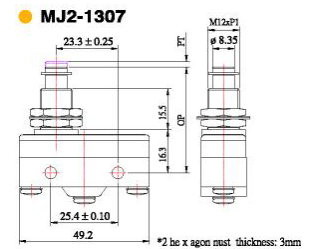

MJ2-1307	Micro switch, plastic body
MJ2-1307L	Micro switch, plastic body, light force
MJ2-1307P	Micro switch, phenolic body
MJ2-1307PL	Micro switch, phenolic body, light force
MJ2-1307P	Micro switch, plastic body, pom head, roller