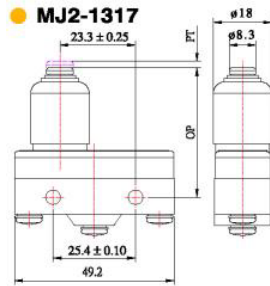

MJ2-1317 Micro switch, plastic body, IP67
MJ2-1317P Micro switch, phenolic body, IP67