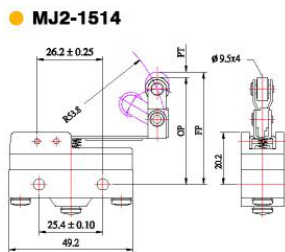

MJ2-1514 Micro switch, plastic body, IP67
MJ2-1514P Micro switch, phenolic body, IP67