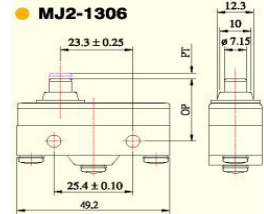

MJ2-1306	Micro switch, plastic body
MJ2-1306L	Micro switch, plastic body, light force
MJ2-1306P	Micro switch, phenolic body
MJ2-1306PL	Micro switch, phenolic body, light force
MJ2-1306P	Micro switch, plastic body, pom head roller