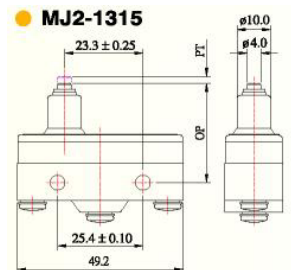

- MJ2-1315 Micro switch, plastic body, IP67
- MJ2-1315P Micro switch, phenolic body, IP67