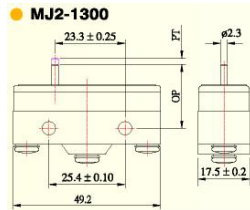

MJ2 SERIES MICRO SWITCHES

FEATURES

- Completely sealed contacts
- 15A 125 or 250 VAC
- -15°C to +80°C
- NO/NC contacts
- Wide choice of heads and actuators

Item nr Specification

MJ2-1280	Micro switch, plastic body
MJ2-1280L	Micro switch, plastic body, light force
MJ2-1280P	Micro switch, phenolic body
MJ2-1280PL	Micro switch, phenolic body, light force