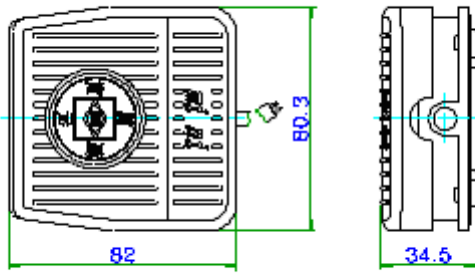

For information, call 800-221-0487 ☐ Switches Unlimited ☐ Fax 718-672-6370 ☐ www.switchesunlimited.com
 For any questions or concerns, please call us or email tech@switchesunlimited.com

TYPE	ITEMNO	RATING	MICRO SWITCH	CABLE LENGTH	CONTACT	OPERATION FORCE	HOUSING MATERIAL
MINIATURE	MFS-1011-1	10A 250VAC	MV-300A20x 1PC	0.75mm ² , 3C/1M	1A1B (1CO)	1kg	ABS PLASTIC
	MFS-1011-2	10A 250VAC	MV-300A20x 1PC	0.75mm ² , 3C/2M	1A1B (1CO)	1kg	ABS PLASTIC
MINIATURE WITH LOCK	MFS-1012-1	10A 250VAC	MV-300A20x 1PC	0.75mm ² , 3C/1M	1A1B (1CO)	1kg	ABS PLASTIC
	MFS-1012-2	10A 250VAC	MV-300A20x 1PC	0.75mm ² , 3C/2M	1A1B (1CO)	1kg	ABS PLASTIC
LARGE TYPE	MFS-1021-1	10A 250VAC	MV-300A20x 1PC	0.75mm ² , 3C/1M	1A1B (1CO)	3kg	ALUMINUM CASTING
	MFS-1021-2	10A 250VAC	MV-300A20x 1PC	0.75mm ² , 3C/2M	1A1B (1CO)	3kg	ALUMINUM CASTING
	MFS-1022-1	10A 250VAC	MV-300A20x 2PC	0.75mm ² , 6C/1M	2A2B (2CO)	3kg	ALUMINUM CASTING
	MFS-1022-2	10A 250VAC	MV-300A20x 2PC	0.75mm ² , 6C/2M	2A2B (2CO)	3kg	ALUMINUM CASTING
	MFS-1031-1	15A 250VAC	MJ2-1704x 1PC	0.75mm ² , 3C/1M	1A1B (1CO)	3kg	ALUMINUM CASTING
	MFS-1031-2	15A 250VAC	MJ2-1704x 1PC	0.75mm ² , 3C/2M	1A1B (1CO)	3kg	ALUMINUM CASTING
	MFS-1032-1	15A 250VAC	MJ2-1704x 2PC	0.75mm ² , 6C/1M	2A2B (2CO)	3kg	ALUMINUM CASTING
	MFS-1032-2	15A 250VAC	MJ2-1704x 2PC	0.75mm ² , 6C/2M	2A2B (2CO)	3kg	ALUMINUM CASTING

CIRCUITRY:

(CONTINUE TOPAGE2FORMECHANICALDIMENSIONS)

MFS-1011SERIES

MFS-1012SERIES

MFS-1021,1022,1031,1032SERIES