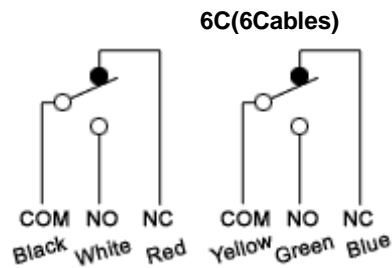

For information, call 800-221-0487 ☐ Switches Unlimited ☐ Fax 718-672-6370 ☐ www.switchesunlimited.com
 For any questions or concerns, please call us or email tech@switchesunlimited.com

TYPE	ITEMNO	RATING	MICRO SWITCH	CABLE LENGTH	CONTACT	OPERATION FORCE	HOUSING MATERIAL
MINIATURE	MFS-1011-1	10A 250VAC	MV-300A20x 1PC	0.75mm ² , 3C/1M	1A1B (1CO)	1kg	ABS PLASTIC
	MFS-1011-2	10A 250VAC	MV-300A20x 1PC	0.75mm ² , 3C/2M	1A1B (1CO)	1kg	ABS PLASTIC
MINIATURE WITH LOCK	MFS-1012-1	10A 250VAC	MV-300A20x 1PC	0.75mm ² , 3C/1M	1A1B (1CO)	1kg	ABS PLASTIC
	MFS-1012-2	10A 250VAC	MV-300A20x 1PC	0.75mm ² , 3C/2M	1A1B (1CO)	1kg	ABS PLASTIC
LARGE TYPE	MFS-1021-1	10A 250VAC	MV-300A20x 1PC	0.75mm ² , 3C/1M	1A1B (1CO)	3kg	ALUMINUM CASTING
	MFS-1021-2	10A 250VAC	MV-300A20x 1PC	0.75mm ² , 3C/2M	1A1B (1CO)	3kg	ALUMINUM CASTING
	MFS-1022-1	10A 250VAC	MV-300A20x 2PC	0.75mm ² , 6C/1M	2A2B (2CO)	3kg	ALUMINUM CASTING
	MFS-1022-2	10A 250VAC	MV-300A20x 2PC	0.75mm ² , 6C/2M	2A2B (2CO)	3kg	ALUMINUM CASTING
	MFS-1031-1	15A 250VAC	MJ2-1704x 1PC	0.75mm ² , 3C/1M	1A1B (1CO)	3kg	ALUMINUM CASTING
	MFS-1031-2	15A 250VAC	MJ2-1704x 1PC	0.75mm ² , 3C/2M	1A1B (1CO)	3kg	ALUMINUM CASTING
	MFS-1032-1	15A 250VAC	MJ2-1704x 2PC	0.75mm ² , 6C/1M	2A2B (2CO)	3kg	ALUMINUM CASTING
	MFS-1032-2	15A 250VAC	MJ2-1704x 2PC	0.75mm ² , 6C/2M	2A2B (2CO)	3kg	ALUMINUM CASTING

CIRCUITRY:

(CONTINUE TOPAGE2FORMECHANICALDIMENSIONS)

MFS-1011SERIES

MFS-1012SERIES

MFS-1021,1022,1031,1032SERIES