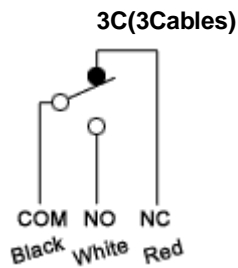

For information, call 800-221-0487 ☐ Switches Unlimited ☐ Fax 718-672-6370 ☐ www.switchesunlimited.com
 For any questions or concerns, please call us or email tech@switchesunlimited.com

TYPE	ITEMNO	RATING	MICRO SWITCH	CABLE LENGTH	CONTACT	OPERATION FORCE	HOUSING MATERIAL
MINIATURE	MFS-1011-1	10A 250VAC	MV-300A20x 1PC	0.75mm ² , 3C/1M	1A1B (1CO)	1kg	ABS PLASTIC
	MFS-1011-2	10A 250VAC	MV-300A20x 1PC	0.75mm ² , 3C/2M	1A1B (1CO)	1kg	ABS PLASTIC
MINIATURE WITH LOCK	MFS-1012-1	10A 250VAC	MV-300A20x 1PC	0.75mm ² , 3C/1M	1A1B (1CO)	1kg	ABS PLASTIC
	MFS-1012-2	10A 250VAC	MV-300A20x 1PC	0.75mm ² , 3C/2M	1A1B (1CO)	1kg	ABS PLASTIC
LARGE TYPE	MFS-1021-1	10A 250VAC	MV-300A20x 1PC	0.75mm ² , 3C/1M	1A1B (1CO)	3kg	ALUMINUM CASTING
	MFS-1021-2	10A 250VAC	MV-300A20x 1PC	0.75mm ² , 3C/2M	1A1B (1CO)	3kg	ALUMINUM CASTING
	MFS-1022-1	10A 250VAC	MV-300A20x 2PC	0.75mm ² , 6C/1M	2A2B (2CO)	3kg	ALUMINUM CASTING
	MFS-1022-2	10A 250VAC	MV-300A20x 2PC	0.75mm ² , 6C/2M	2A2B (2CO)	3kg	ALUMINUM CASTING
	MFS-1031-1	15A 250VAC	MJ2-1704x 1PC	0.75mm ² , 3C/1M	1A1B (1CO)	3kg	ALUMINUM CASTING
	MFS-1031-2	15A 250VAC	MJ2-1704x 1PC	0.75mm ² , 3C/2M	1A1B (1CO)	3kg	ALUMINUM CASTING
	MFS-1032-1	15A 250VAC	MJ2-1704x 2PC	0.75mm ² , 6C/1M	2A2B (2CO)	3kg	ALUMINUM CASTING
	MFS-1032-2	15A 250VAC	MJ2-1704x 2PC	0.75mm ² , 6C/2M	2A2B (2CO)	3kg	ALUMINUM CASTING

CIRCUITRY:

(CONTINUE TOPAGE2FORMECHANICALDIMENSIONS)

MFS-1011SERIES

MFS-1012SERIES

MFS-1021,1022,1031,1032SERIES