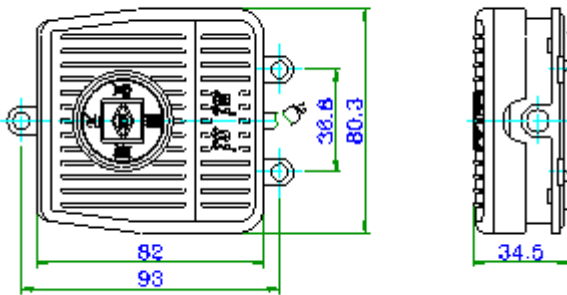

For information, call 800-221-0487 ☐ Switches Unlimited ☐ Fax 718-672-6370 ☐ www.switchesunlimited.com
 For any questions or concerns, please call us or email tech@switchesunlimited.com

TYPE	ITEMNO	RATING	MICRO SWITCH	CABLE LENGTH	CONTACT	OPERATION FORCE	HOUSING MATERIAL
MINIATURE	MFS-1011-1	10A 250VAC	MV-300A20x 1PC	0.75mm ² , 3C/1M	1A1B (1CO)	1kg	ABS PLASTIC
	MFS-1011-2	10A 250VAC	MV-300A20x 1PC	0.75mm ² , 3C/2M	1A1B (1CO)	1kg	ABS PLASTIC
MINIATURE WITH LOCK	MFS-1012-1	10A 250VAC	MV-300A20x 1PC	0.75mm ² , 3C/1M	1A1B (1CO)	1kg	ABS PLASTIC
	MFS-1012-2	10A 250VAC	MV-300A20x 1PC	0.75mm ² , 3C/2M	1A1B (1CO)	1kg	ABS PLASTIC
LARGE TYPE	MFS-1021-1	10A 250VAC	MV-300A20x 1PC	0.75mm ² , 3C/1M	1A1B (1CO)	3kg	ALUMINUM CASTING
	MFS-1021-2	10A 250VAC	MV-300A20x 1PC	0.75mm ² , 3C/2M	1A1B (1CO)	3kg	ALUMINUM CASTING
	MFS-1022-1	10A 250VAC	MV-300A20x 2PC	0.75mm ² , 6C/1M	2A2B (2CO)	3kg	ALUMINUM CASTING
	MFS-1022-2	10A 250VAC	MV-300A20x 2PC	0.75mm ² , 6C/2M	2A2B (2CO)	3kg	ALUMINUM CASTING
	MFS-1031-1	15A 250VAC	MJ2-1704x 1PC	0.75mm ² , 3C/1M	1A1B (1CO)	3kg	ALUMINUM CASTING
	MFS-1031-2	15A 250VAC	MJ2-1704x 1PC	0.75mm ² , 3C/2M	1A1B (1CO)	3kg	ALUMINUM CASTING
	MFS-1032-1	15A 250VAC	MJ2-1704x 2PC	0.75mm ² , 6C/1M	2A2B (2CO)	3kg	ALUMINUM CASTING
	MFS-1032-2	15A 250VAC	MJ2-1704x 2PC	0.75mm ² , 6C/2M	2A2B (2CO)	3kg	ALUMINUM CASTING

CIRCUITRY:

(CONTINUE TOPAGE2FORMECHANICALDIMENSIONS)

MFS-1011SERIES

MFS-1012SERIES

MFS-1021,1022,1031,1032SERIES